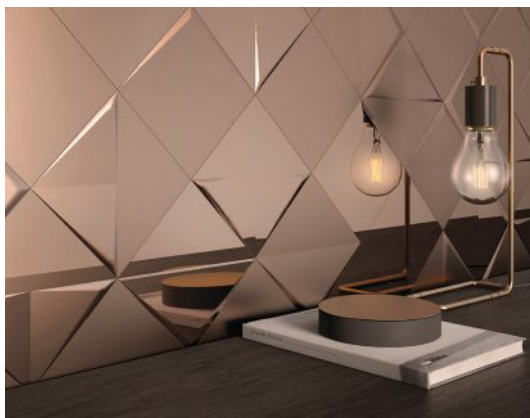

Hexagon formats are among the geometric shapes making a comeback, along with 1970s-era ethnic and handcrafted looks. Case in point: Realonda's 11" x 13" porcelain Andalusí tiles, whose Moorish influences and hues evoke Mozarabic art. Perfect for floor and wall applications, the 28-pattern series coordinates with the company's solid Opal collection.

realonda.com

CIRCLE 112

Art

Natucer adds breadth to the hexagonal form with Hex, a unique porcelain wall tile from the company's Art series. Embossed with one of five delicately textured micro-reliefs, these 5" x 4" tiles are ramped—from 0.4" on one edge to 0.6" on the other—resulting in a charming, irregular wall surface that flirts with light and shadow. Neutral shades include gray, beige, and white.

natucer.es

CIRCLE 114

Inuit

Part of Vives's avant-garde Fusion collection, this striped wall tile comes in gray-and-white and black-and-white—with coordinating graphic motifs and lemon-yellow accents available. Options include the playful Miskito (shown), whose lovebirds on a wire create a remarkable 3-D effect.

vivesceramica.com

CIRCLE 111

Aleatory

Alea created Aleatory's metallic surfaces via physical vapor deposition (PVD), an extremely durable finishing process that prevents faucets from tarnishing and scratching. The 6"-square ceramic reliefs come glazed in a choice of gold, silver, or copper (pictured); matte and glossy finishes are available.