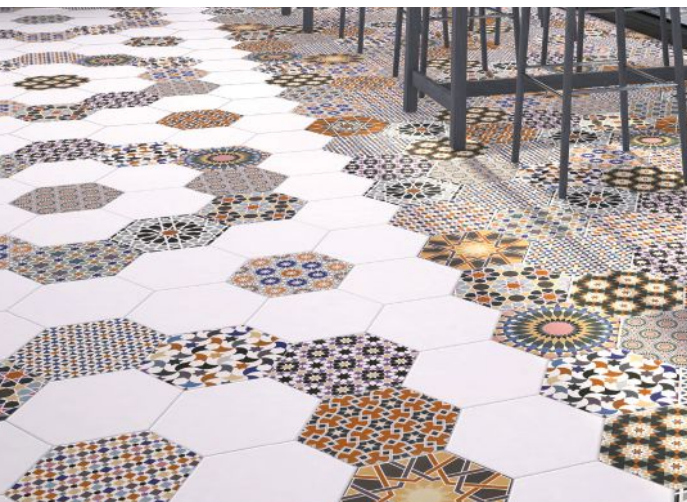

Cevisama 2016

Employing advanced glazing, printing, and production technologies, Spanish tile manufacturers created fashion-forward looks for the annual trade fair in Valencia, Spain.

By Linda C. Lentz

Andalusí

Hexagon formats are among the geometric shapes making a comeback, along with 1970s-era ethnic and handcrafted looks. Case in point: Realonda's 11" x 13" porcelain Andalusí tiles, whose Moorish influences and hues evoke Mozarabic art. Perfect for floor and wall applications, the 28-pattern series coordinates with the company's solid Opal collection.

realonda.com

CIRCLE 112