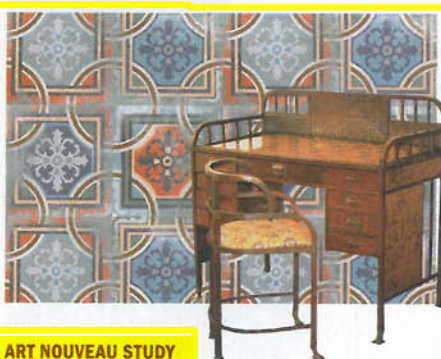

PERIOD SETTINGS

Ideas on floor coverings for antique and vintage styled rooms

MID-CENTURY SNUG

'Designer Dee Hardwick's "Lattice" (£42.95 per sq m) is one of Harvey Maria's latest luxury vinyl tiles. It harks back to intricate patterns popular in the 1940s. Inspired by scattered petals, the tiles are coloured in the organic red, blue and green of mid-century modern style,' says Alice Dunbar, design consultant at Harvey Maria. Mid-century sewing box in teak veneer, £40, Raspberry Mash

GEORGIAN MORNING ROOM

'Inspired by grand Georgian houses and their patterned marble floors, our "Elite" modular mosaic marble (£392 per sq m) is produced using a hydrojet cutting technique. It's ideal for covering expansive surfaces with impressive yet understated elegance,' says Paola Ciarmatori Tanini, art director at Devon & Devon. Irish mahogany breakfast table, c1830, £2,900, Thakeham Furniture

ART NOUVEAU STUDY

"Comillas" (£49.99 per sq m) is the latest in our emblematic 1900 collection of floor tiles. Inspired by early 19th-century nouveau, modernism, and Arts and Crafts trends, its pattern is influenced by organic shapes and symmetry, summing up the originality of this era,' says Andrew Chappell from Vives Ceramica. Josef Hoffmann Secessionist desk and chair, £5,789, 1st Dibs

DECO DINING ROOM

'The geometric design of this bespoke vein-cut floor (£950 per sq m) was inspired by the deco style of the 1920s and 30s. Contrasting three naturally occurring travertine colours, titanium, parchment and silver, it is a natural partner to the chrome or mirrored furniture from that era,' says Jason Cherrington, the founder of Lapidica. French art deco console table, £3,116, 1st Dibs