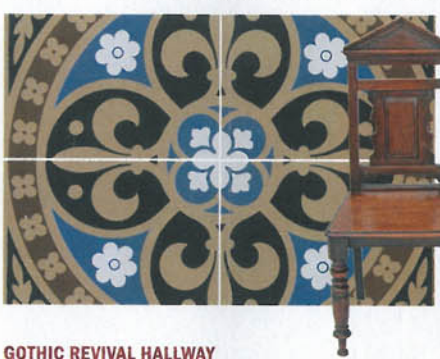

GEORGIAN MORNING ROOM

'Inspired by grand Georgian houses and their patterned marble floors, our "Elite" modular mosaic marble (£392 per sq m) is produced using a hydrojet cutting technique. It's ideal for covering expansive surfaces with impressive yet understated elegance,' says Paola Ciarmatori Tanini, art director at Devon & Devon. Irish mahogany breakfast table, c1830, £2,900, Thakeham Furniture

ART NOUVEAU STUDY

"Comillas" (£49.99 per sq m) is the latest in our emblematic 1900 collection of floor tiles. Inspired by early 19th-century nouveau, modernism, and Arts and Crafts trends, its pattern is influenced by organic shapes and symmetry, summing up the originality of this era,' says Andrew Chappell from Vives Ceramica. Josef Hoffmann Secessionist desk and chair, £5,789, 1st Dibs

DECO DINING ROOM

'The geometric design of this bespoke vein-cut floor (£950 per sq m) was inspired by the deco style of the 1920s and 30s. Contrasting three naturally occurring travertine colours, titanium, parchment and silver, it is a natural partner to the chrome or mirrored furniture from that era,' says Jason Cherrington, the founder of Lapidica. French art deco console table, £3,116, 1st Dibs

VICTORIAN RECEPTION

'Our "Lattice" encaustic tiles (£3.60 per tile) were designed with antique Chinese furniture in mind, which was at the height of its popularity in the 19th century. Its dark wood and elaborate joinery complement the exotic colours and distinctive pattern of the tiles,' says Hamish Smith, creative director at Artisans of Devides. Shanxi elm storage coffer, c1870, £1,495, Shimu