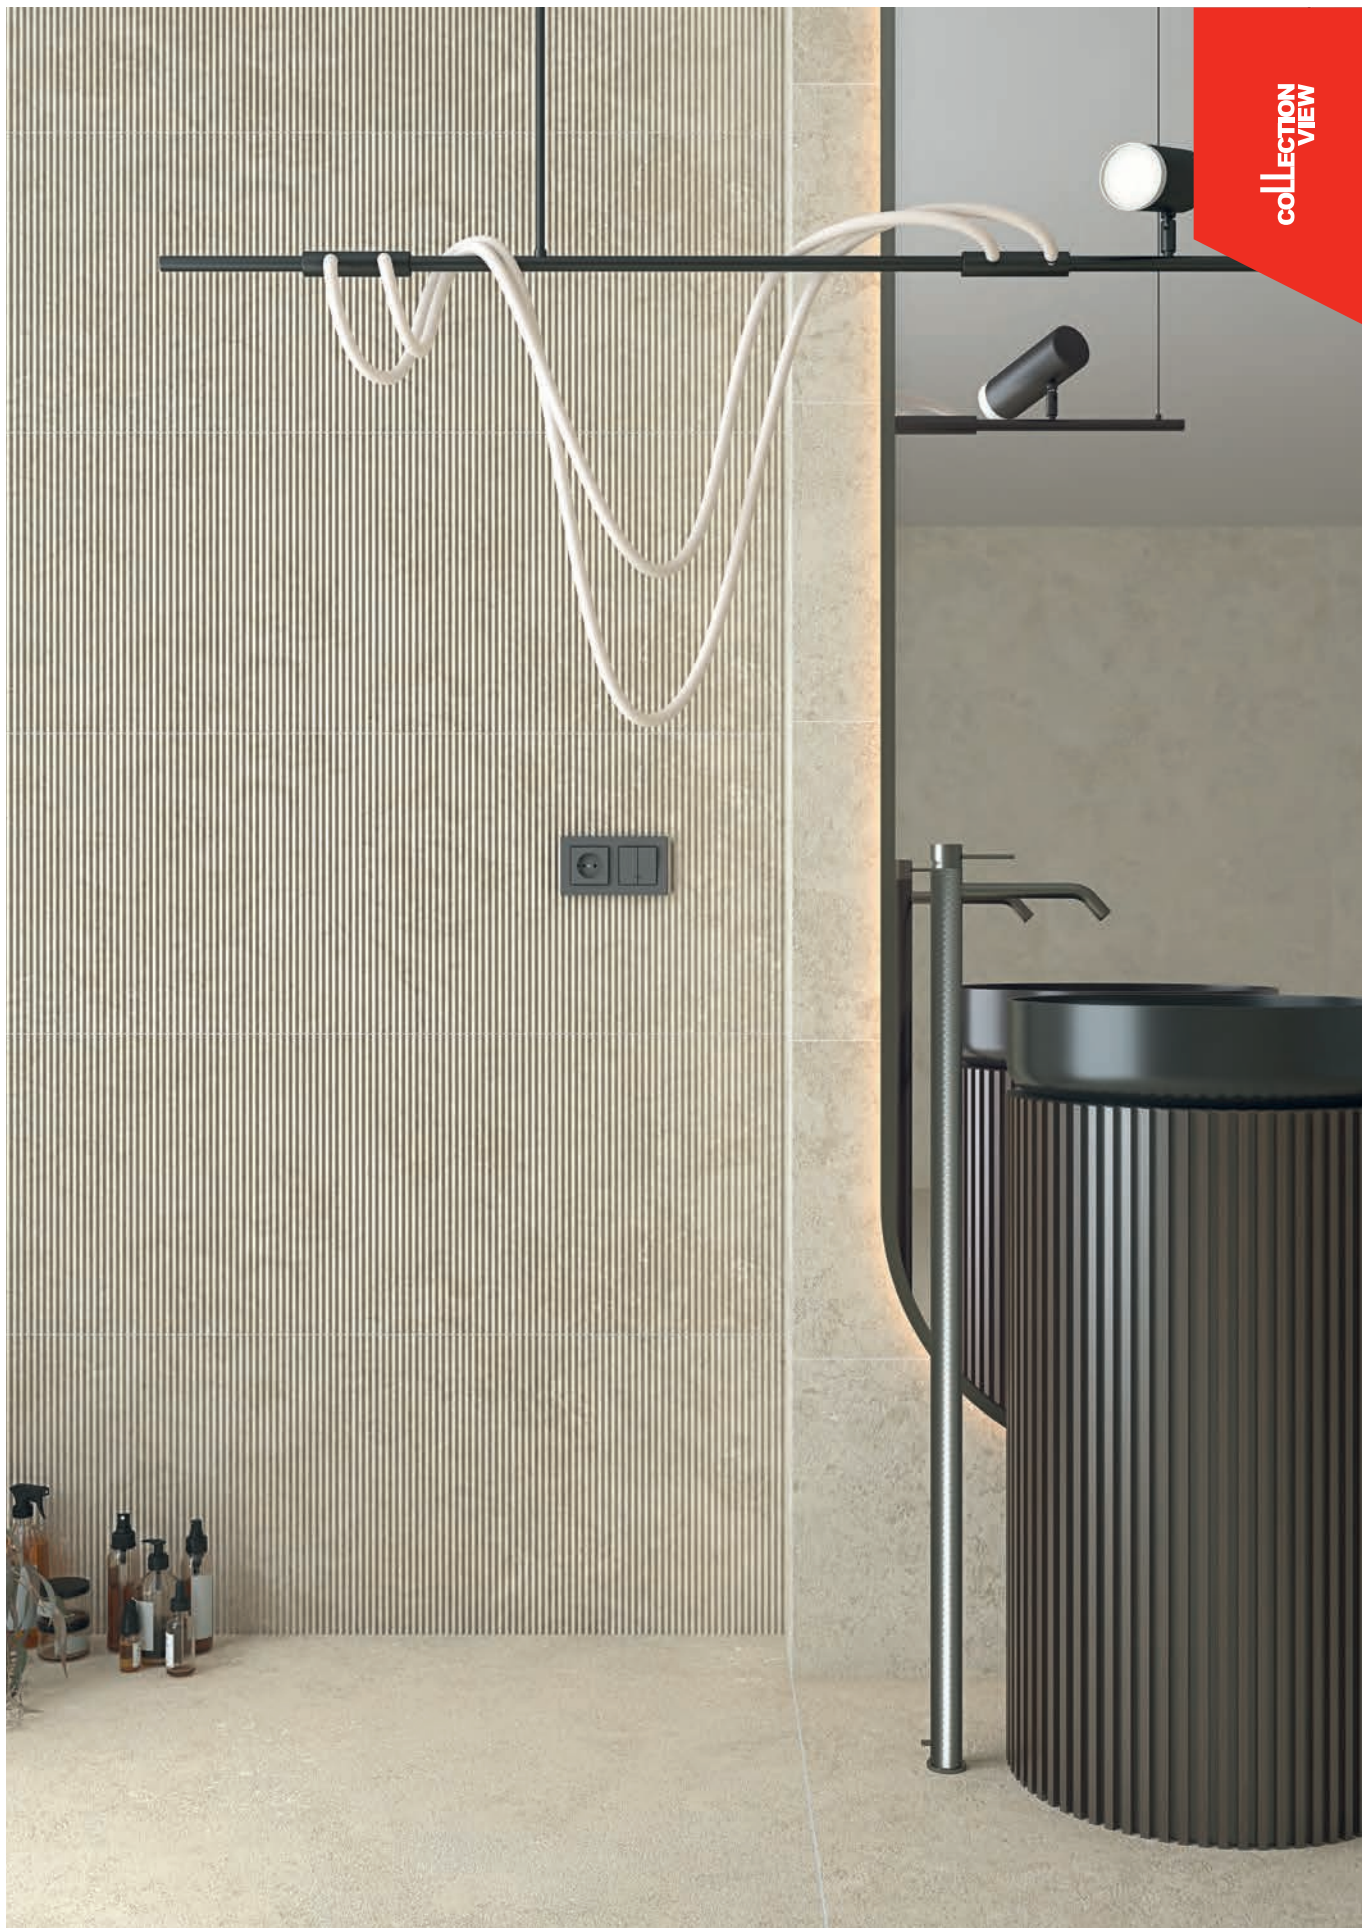

NATURAL

collection  
VIEW

London-R Natural | 120x120 cm / Chelsea-R Bone / Belgravia-R Natural · 45x120 cm