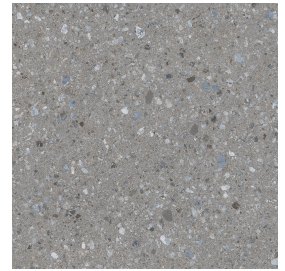

VIVES

Janty-R AB|C Gris 120x120 cm (47.2x47.2 in)

Model: Janty-R AB|C Gris

Size: 120x120 cm (47.2x47.2 in)

Thickness: 11mm

Material type: Coloured Body Porcelain

TECHNICAL DATA

Manufacture process	Single-firing	Dry pressed ceramic tile
Length, width, thickness, side straightness, ortogonality, flatness	Conforms to the requisites applicable to each model as defined in standard UNE-EN 14411 for Group Bla annex G	UNE EN ISO 10545 Part 2
Water absorption	E < 0.5%	UNE EN ISO 10545 Part 3
Flexion resistance (N/mm.2) and breaking strength (N)	> 35Nw/mm ² > 1300Nw	UNE EN ISO 10545 Part 4
Resistance to surface abrasion	4	UNE EN ISO 10545 Part 7
Lineal thermic dilatation	< 9*10 ⁻⁶ /°C	UNE EN ISO 10545 Part 8
Thermic impact resistance	Stands the test	UNE EN ISO 10545 Part 9
Cracking resistance	Stands the test	UNE EN ISO 10545 Part 11
Frost resistance	Stands the test	UNE EN ISO 10545 Part 12
Slip resistance	Class 2	UNE 41901 EX
	R10	DIN 51130
	Class C	DIN 51097
	0.70	DCOF BOT-3000E