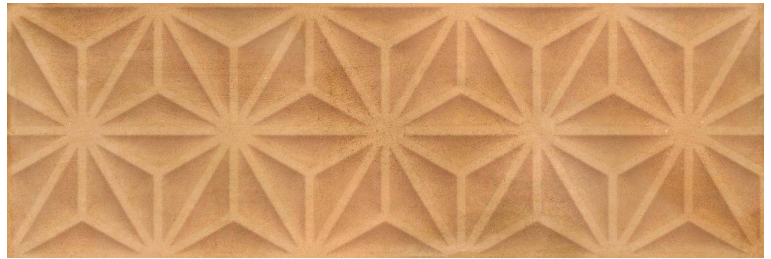

VIVES

Minety Natural 25x75 cm (9.8x29.5 in)

Model: Minety Natural
 Size: 25x75 cm (9.8x29.5 in)
 Thickness: 10.5mm
 Material type: White Body

TECHNICAL DATA

Manufacture process	Single-firing	Dry pressed ceramic tile
Length, width, thickness, side straightness, ortogonality, flatness	Conforms to the requisites applicable to each model as defined in standard UNE-EN 14411 for Group BIII annex L	
Water absorption	E > 10%	UNE EN ISO 10545 Part 3
Flexion resistance (N/mm.2) and breaking strength (N)	> 15Nw/mm ² > 600Nw	UNE EN ISO 10545 Part 4
Lineal thermic dilatation	< 7*10 ⁻⁶ /°C	UNE EN ISO 10545 Part 8
Thermic impact resistance	Stands the test	UNE EN ISO 10545 Part 9
Expansion due to moisture	< 0.6%	UNE EN ISO 10545 Part 10
Cracking resistance	Stands the test	UNE EN ISO 10545 Part 11